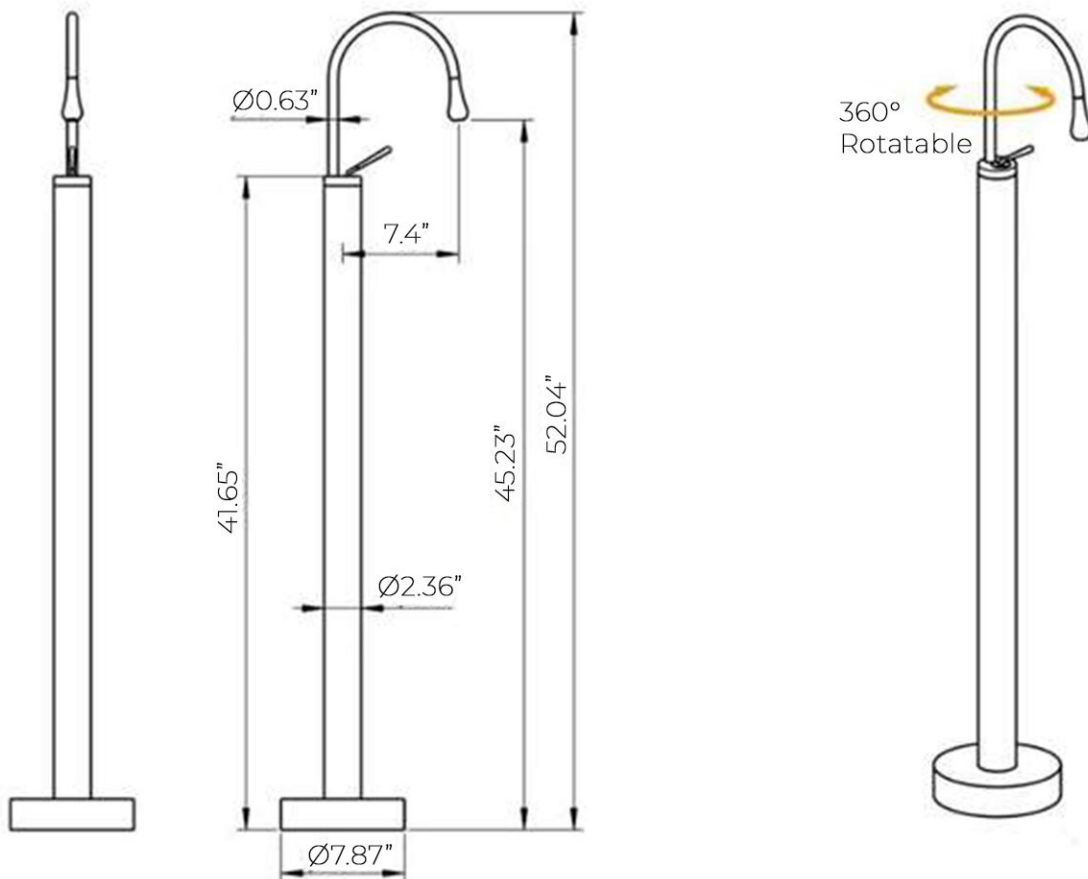

Fontana Creteil Gooseneck Floor Standing Basin
 Bathroom Faucet Hot Cold Mixer
 Tap Matte Black Finish

Style: Contemporary
 Function: Hot and Cold
 Installation Type: Floor Mounted
 Faucet Mount: Single Hole
 Faucet Type: Basin Faucet
 Type: Ceramic Plate Spool
 Number of Handle: Single Handle
 Valve Core Material: Ceramic
 Finish: Matte Black
 Weight: 4.1-5 kgs
 Usage: Commercial/Residential

Size

All dimensions and specifications are nominal and may vary. Use actual products for accuracy in critical situations.